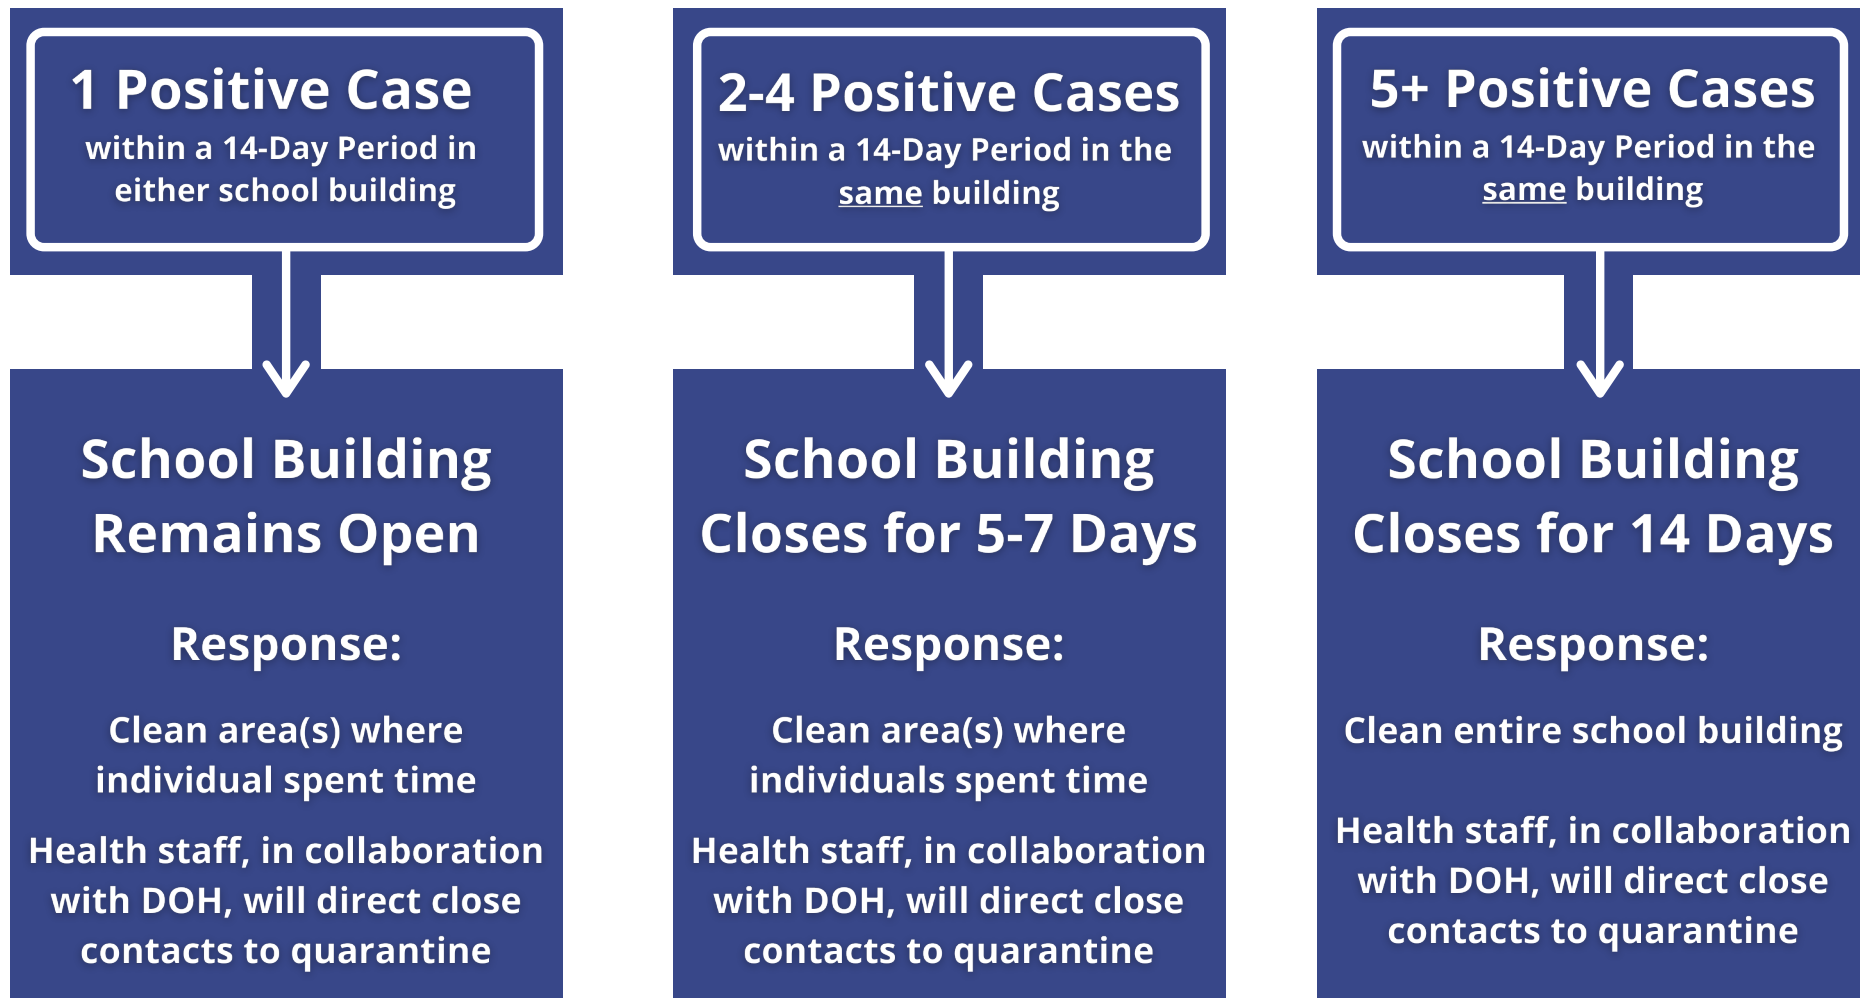

NESHANNOCK TOWNSHIP SCHOOL DISTRICT

RESPONDING TO COVID-19 CASES

GUIDELINES FOR TEMPORARY BUILDING CLOSURES

NESHANNOCK MEMORIAL ELEMENTARY SCHOOL AND NESHANNOCK JR./SR. HIGH SCHOOL ARE CONSIDERED TWO SEPARATE BUILDINGS BY THE PA DEPARTMENT OF HEALTH.

NESHANNOCK TOWNSHIP SCHOOL DISTRICT WILL FOLLOW THIS GUIDE UNTIL MANDATED TO DO OTHERWISE BY STATE AND/OR FEDERAL GOVERNMENT OFFICIALS. THE DISTRICT WILL CONTINUE TO MONITOR THE COMMUNITY HEALTH METRICS, AND OTHER FACTORS SPECIFIC TO THE DISTRICT, WHEN DETERMINING THE STATUS OF OUR INSTRUCTIONAL DELIVERY METHODS.